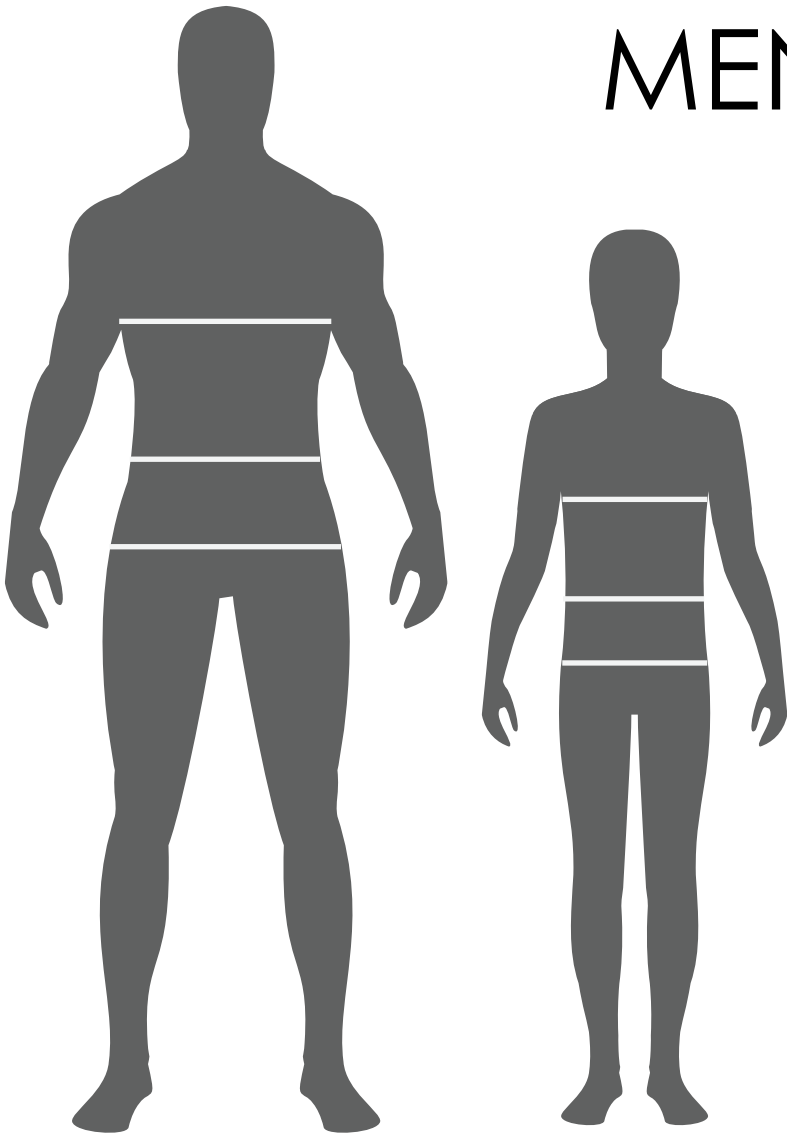

Any questions please email or call us at:

sales@lionheart-sports.com
1.877.267.1514

MEN AND BOYS

CHEST

Measure around the fullest part of your chest

WAIST

Measure around your natural waistline, keep tape loose