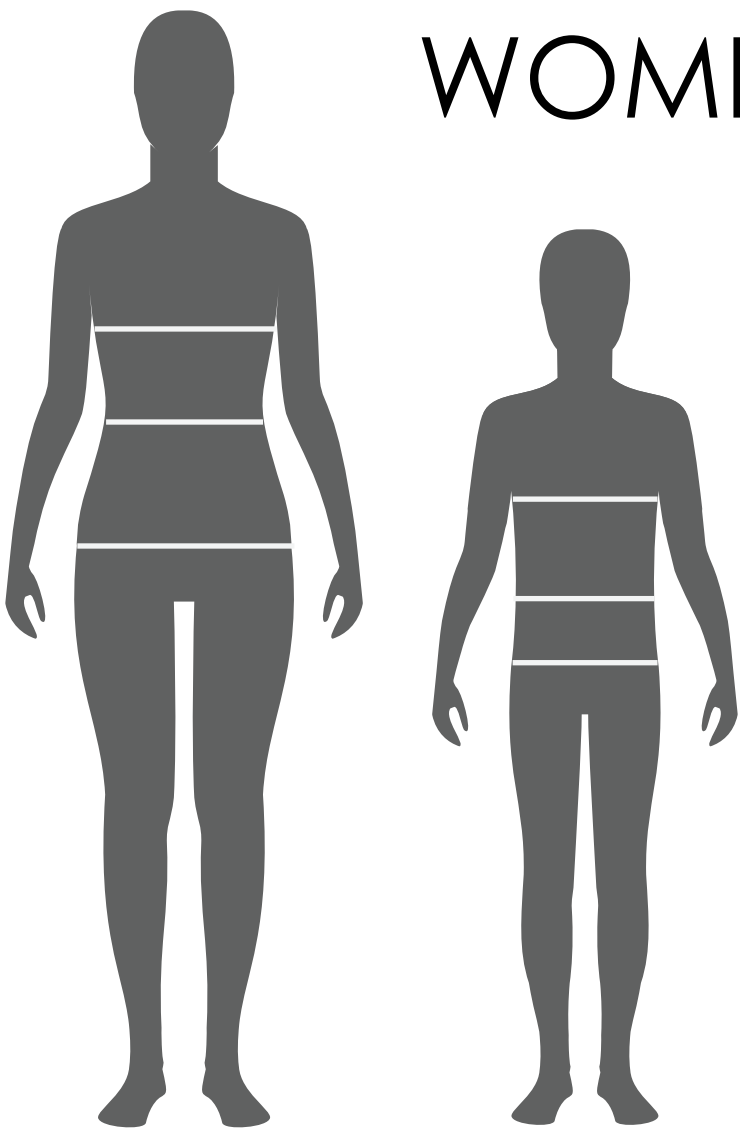

WOMEN AND GIRLS

CHEST/BUST

Measure around the fullest part of your chest

WAIST

Measure around your natural waistline, keep tape loose

HIPS

Measure around the fullest part of the top of your hips

If you don't have a measuring tape, use a piece of string and a ruler

Height (Max)	50"/128cm 7-8yr YS	55"/140cm 9-10yr YM	60"/152cm 11-12yr YL	XS	S	M	L	XL	2XL	3XL
CHEST	27" 68cm	29" 74cm	31" 79cm	33" 84cm	35" 89cm	37" 94cm	39" 99cm	41" 104cm	43" 109cm	45" 114cm
WAIST	23" 59cm	25" 64cm	27" 69cm	26" 66cm	28" 71cm	30" 76cm	32" 81cm	34" 86cm	36" 91cm	38" 96cm
HIP	28" 72cm	30" 77cm	32" 82cm	36" 92cm	38" 97cm	40" 102cm	42" 107cm	44" 112cm	46" 117cm	48" 122cm